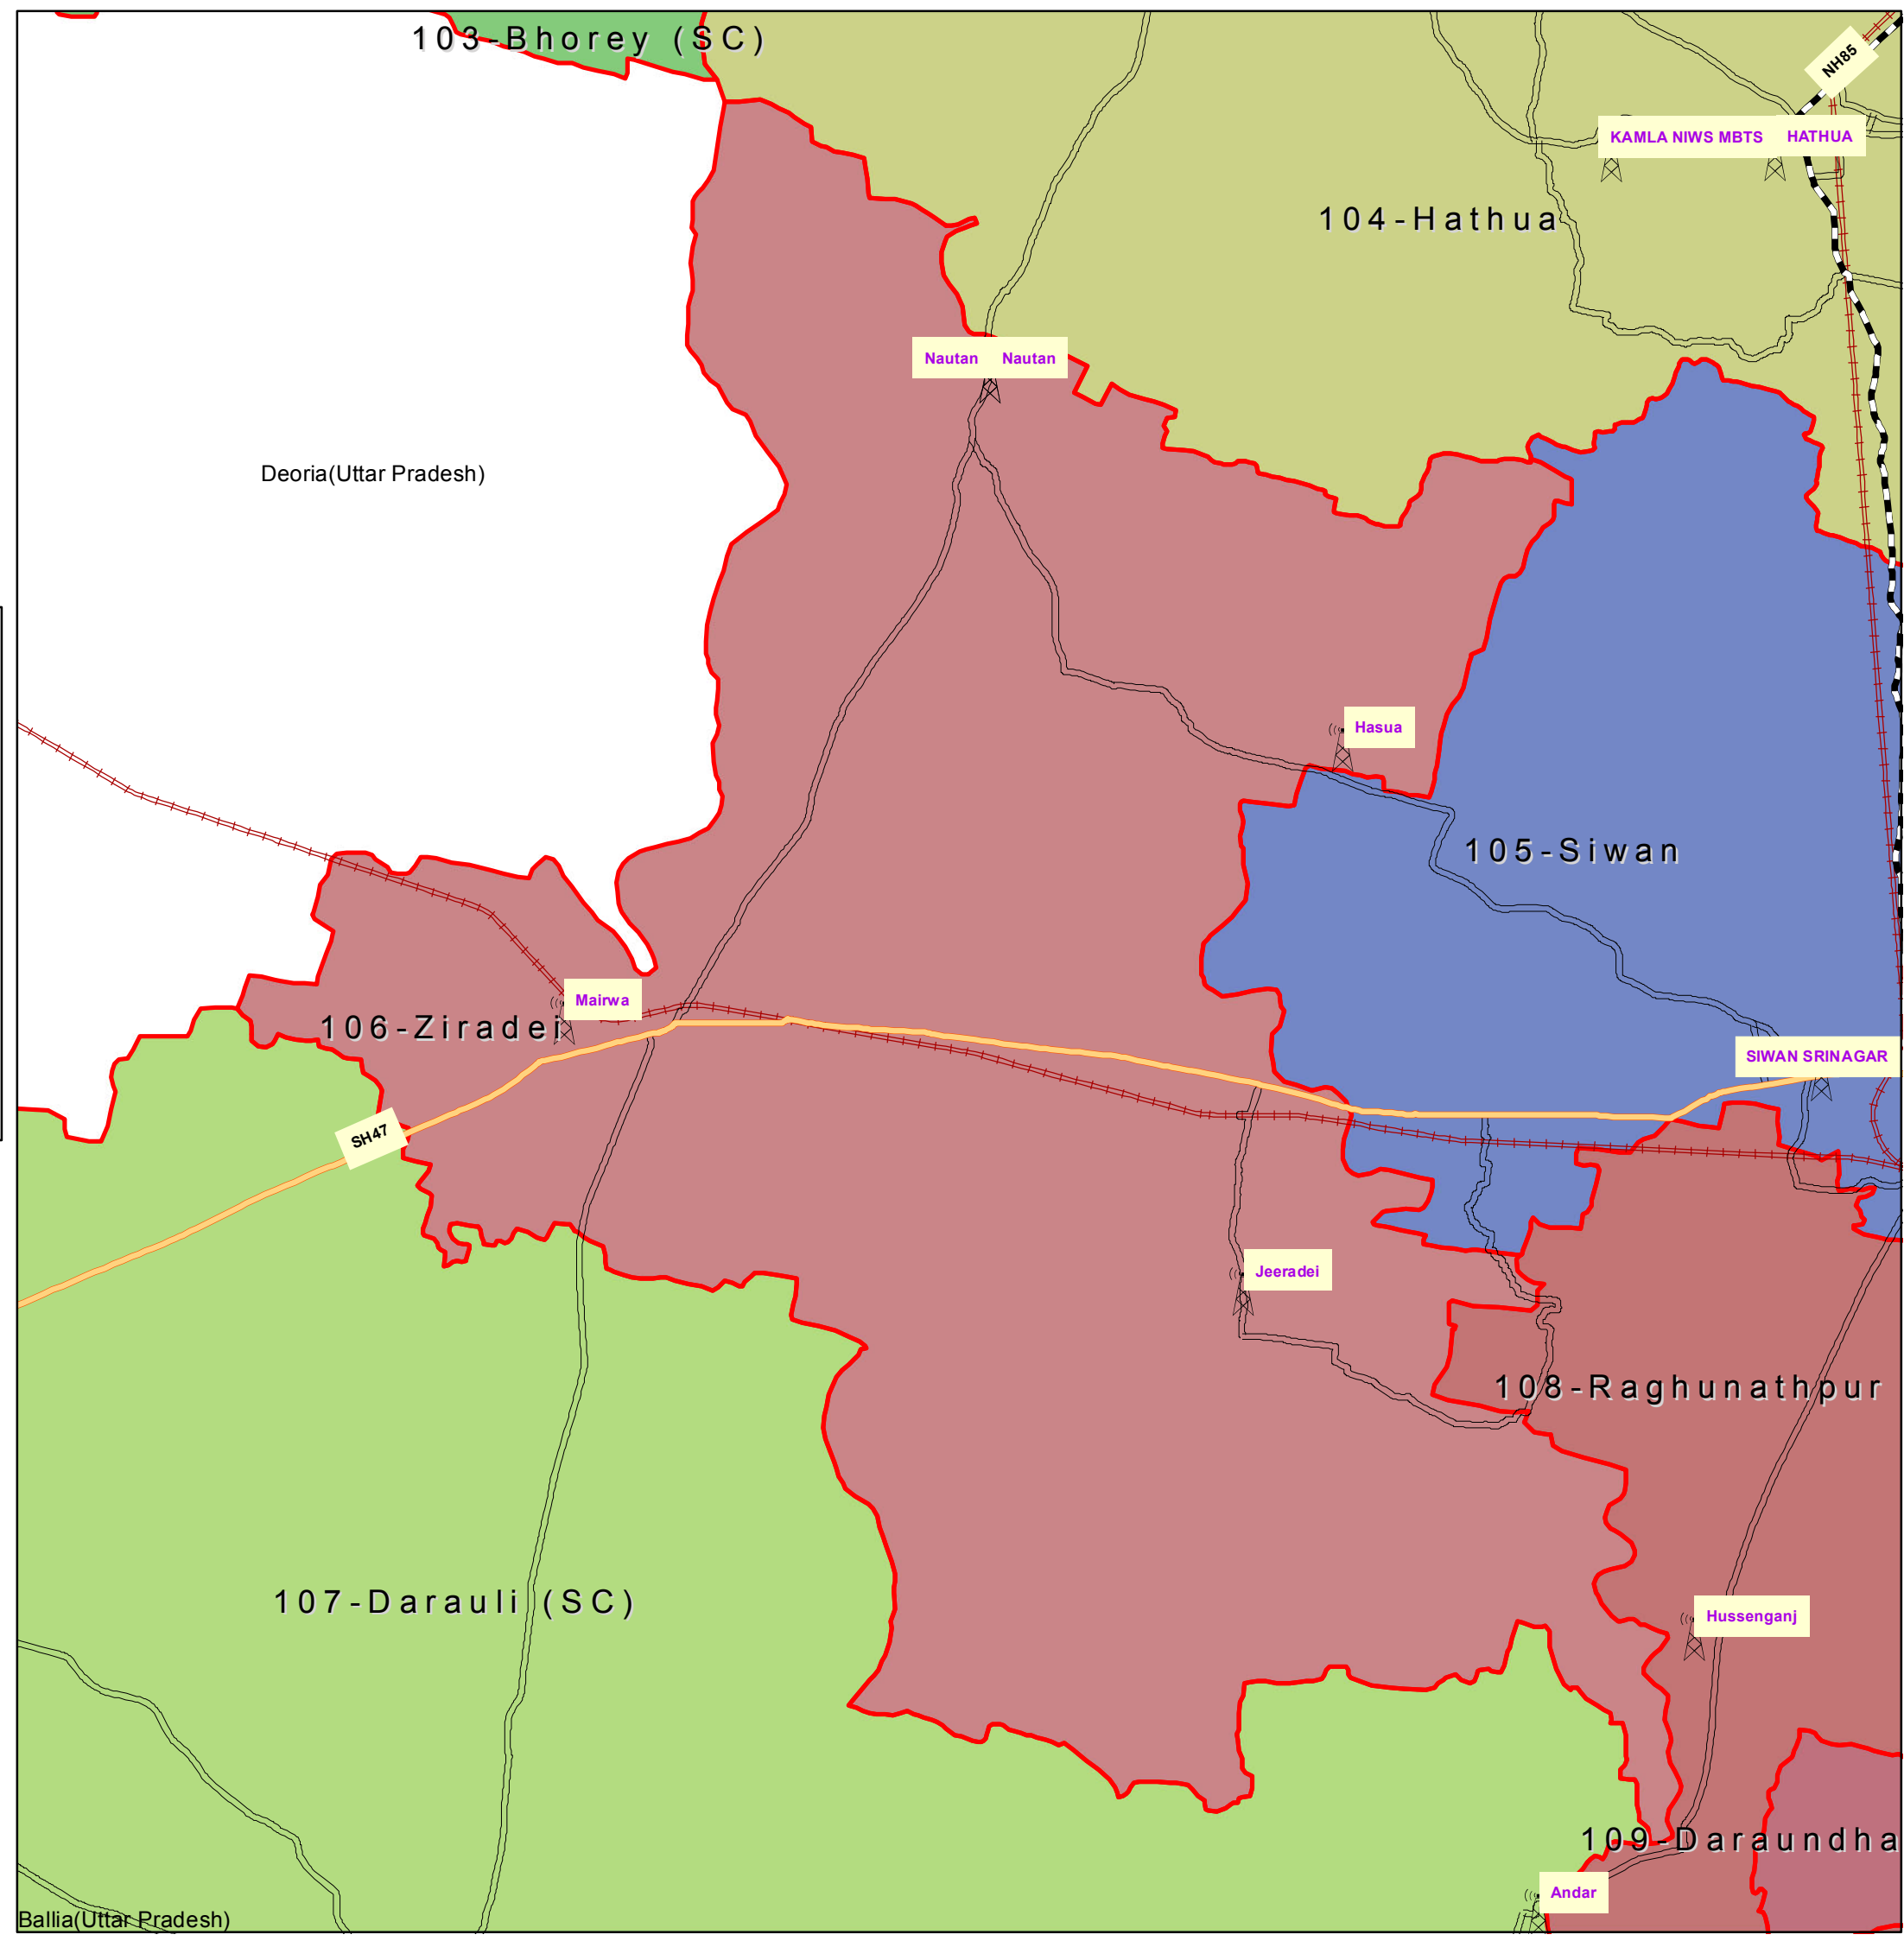

# 106-Ziradei (SIWAN)

## INDEX

- DISTRICT HEAD QUARTER
- AIRPORT
- TOURIST PLACE
- BSNL EXCHANGE
- NATIONAL HIGHWAY
- STATE HIGHWAY
- DISTRICT ROAD
- RAILWAYLINE
- ASSEMBLY BOUNDARY